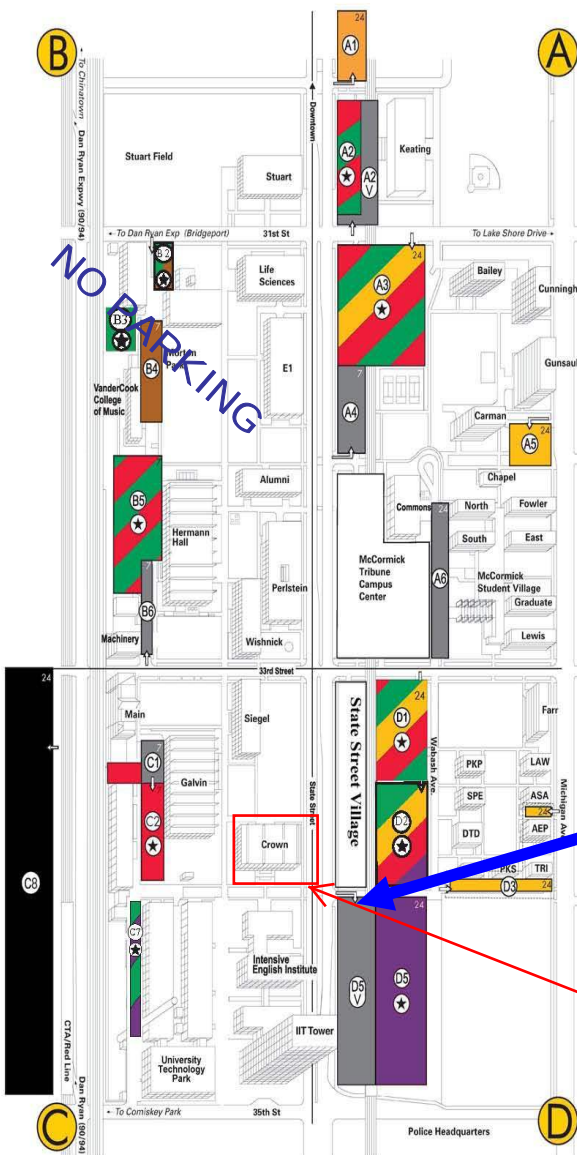

Parking Lot Map

Lots Enforced 24 hours daily (24)
A1, A3, A5, A6, C8, D1, D2, D3

Lots Enforced 7 a.m.-7 p.m., Mon-Sat (7)
A2, A2-V, A4, B2, B3, B4, B5, B6, C1, C2, C4, C5, D1, D2, D5, D5-V

Parking Color Key

Parking Lot Key

- A1 - Orange
- A2 - Red & Green
- A3 - Red, Green, & Yellow
- A4V - Gray (Pay Station)
- A5 - Yellow
- A6 - Gray (Meters)
- B2 - Brown & Green
- B3 - Brown & Green
- B4 - Brown (VanderCook College of Music)
- B5 - Red & Green
- B6 - Gray (Meters)
- C2 - Red
- C7 - Gray
- C7 - Purple, Green, & Black
- C8 - Black (Overflow for ALL Permits)
- D1 - Red, Green, & Yellow
- D2 - Red, Yellow, & Purple
- D3 - Yellow
- D5 - Purple
- D5V - Gray (Pay Station)

★ Indicates Black Permit parking allowed after 3 p.m., Mon-Fri.

↑ Indicates parking lot entrance

IIT GUEST PARKING PERMIT

Wiser-C2ST

Tuesday, April 13

Lot(s)

D5-V & D5

(entrance @ 34th & State St.)

note: parking accessible State St. northbound only

Parking permit must be displayed on the dashboard of vehicle.

IIT Crown Hall
3360 S. State St.
Chicago, IL
(use north entrance)

Official Guest of Illinois Institute of Technology